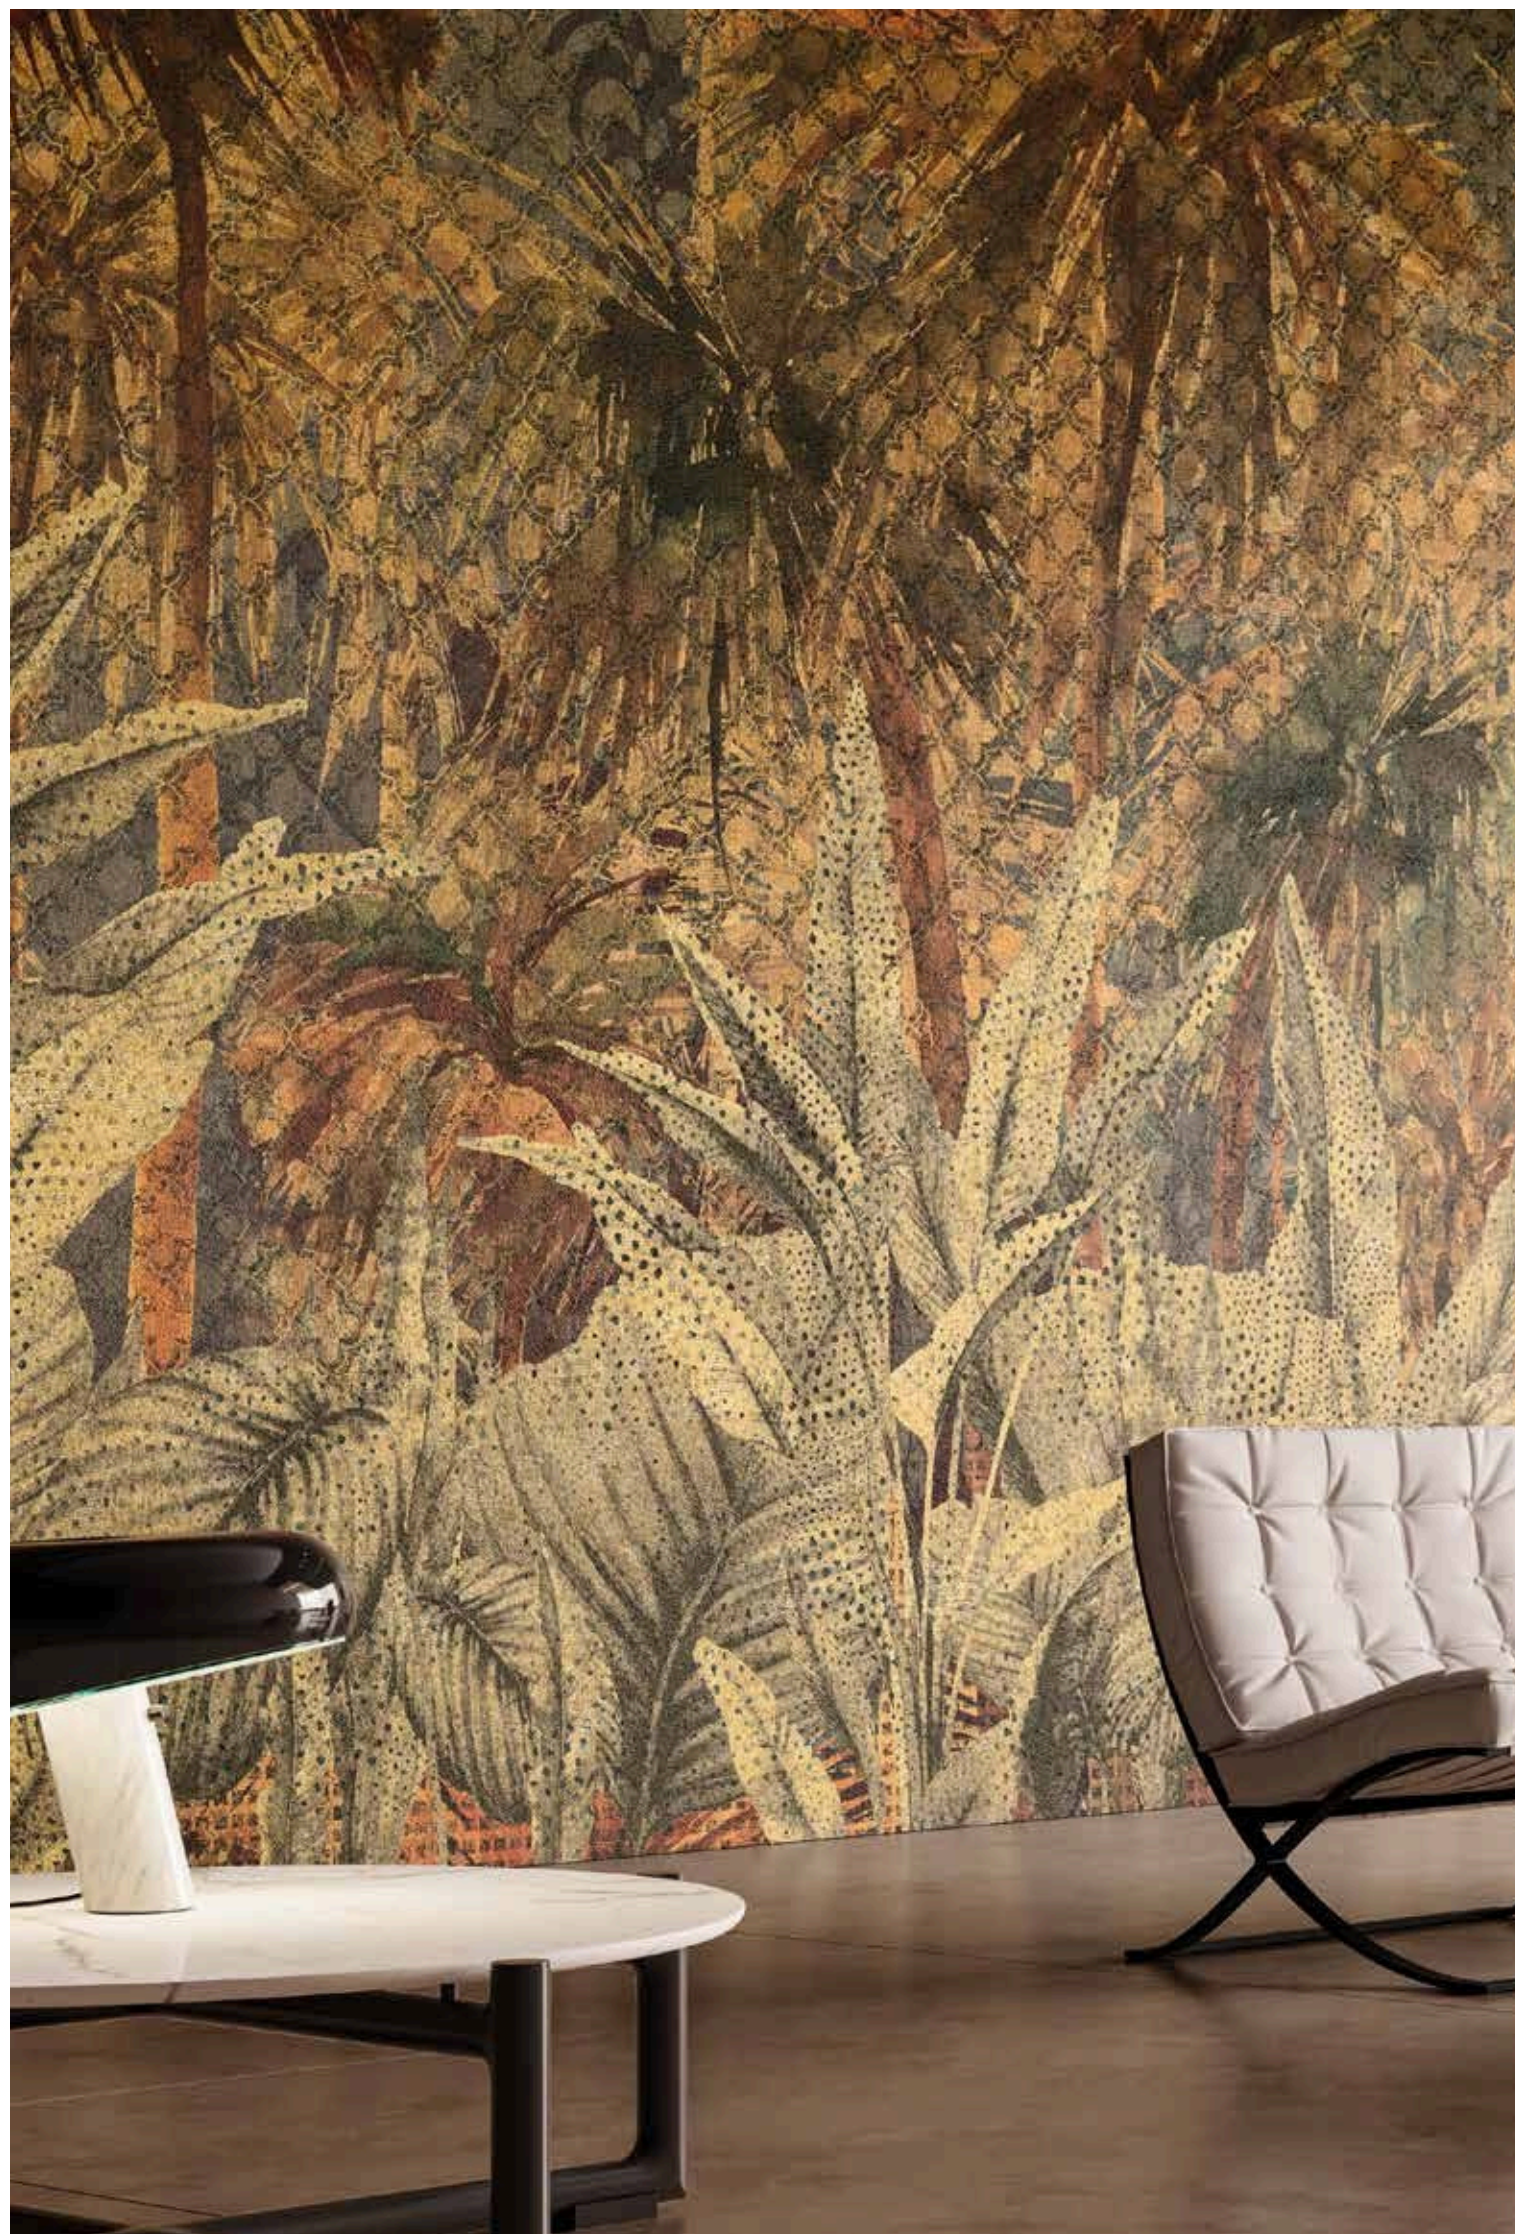

Prestige

La collezione 24k è dedicata esclusivamente alla stampa su materiali preziosi in cui il supporto diventa esso stesso colore e carattere distintivo della grafica. Prestige e Rose Prestige sono le proposte di Instabilelab per i parati dorati, a base oro e a base oro rosa. Un supporto vinilico accoppiato con foil oro grazie al quale le grafiche si trasformano e prendono vita con riflessi cangianti e lussuosi. La strada dell'oro per Instabilelab è iniziata con la collezione Oro-nero e prosegue con 24 k un catalogo che rappresenta l'evoluzione stilistica della creatività del brand.

The 24k collection is exclusively dedicated to printing on precious materials where the substrate itself becomes the colour and distinctive feature of the graphics. Prestige and Rose Prestige are the Instabilelab proposals for gold and rose gold-based wallcoverings. A vinyl support coupled with gold foil thanks to which the graphics are transformed and come to life with iridescent and luxurious reflections. The gold road for Instabilelab began with the Oronero collection and continues with 24k, a catalogue representing the stylistic evolution of the brand's creativity.