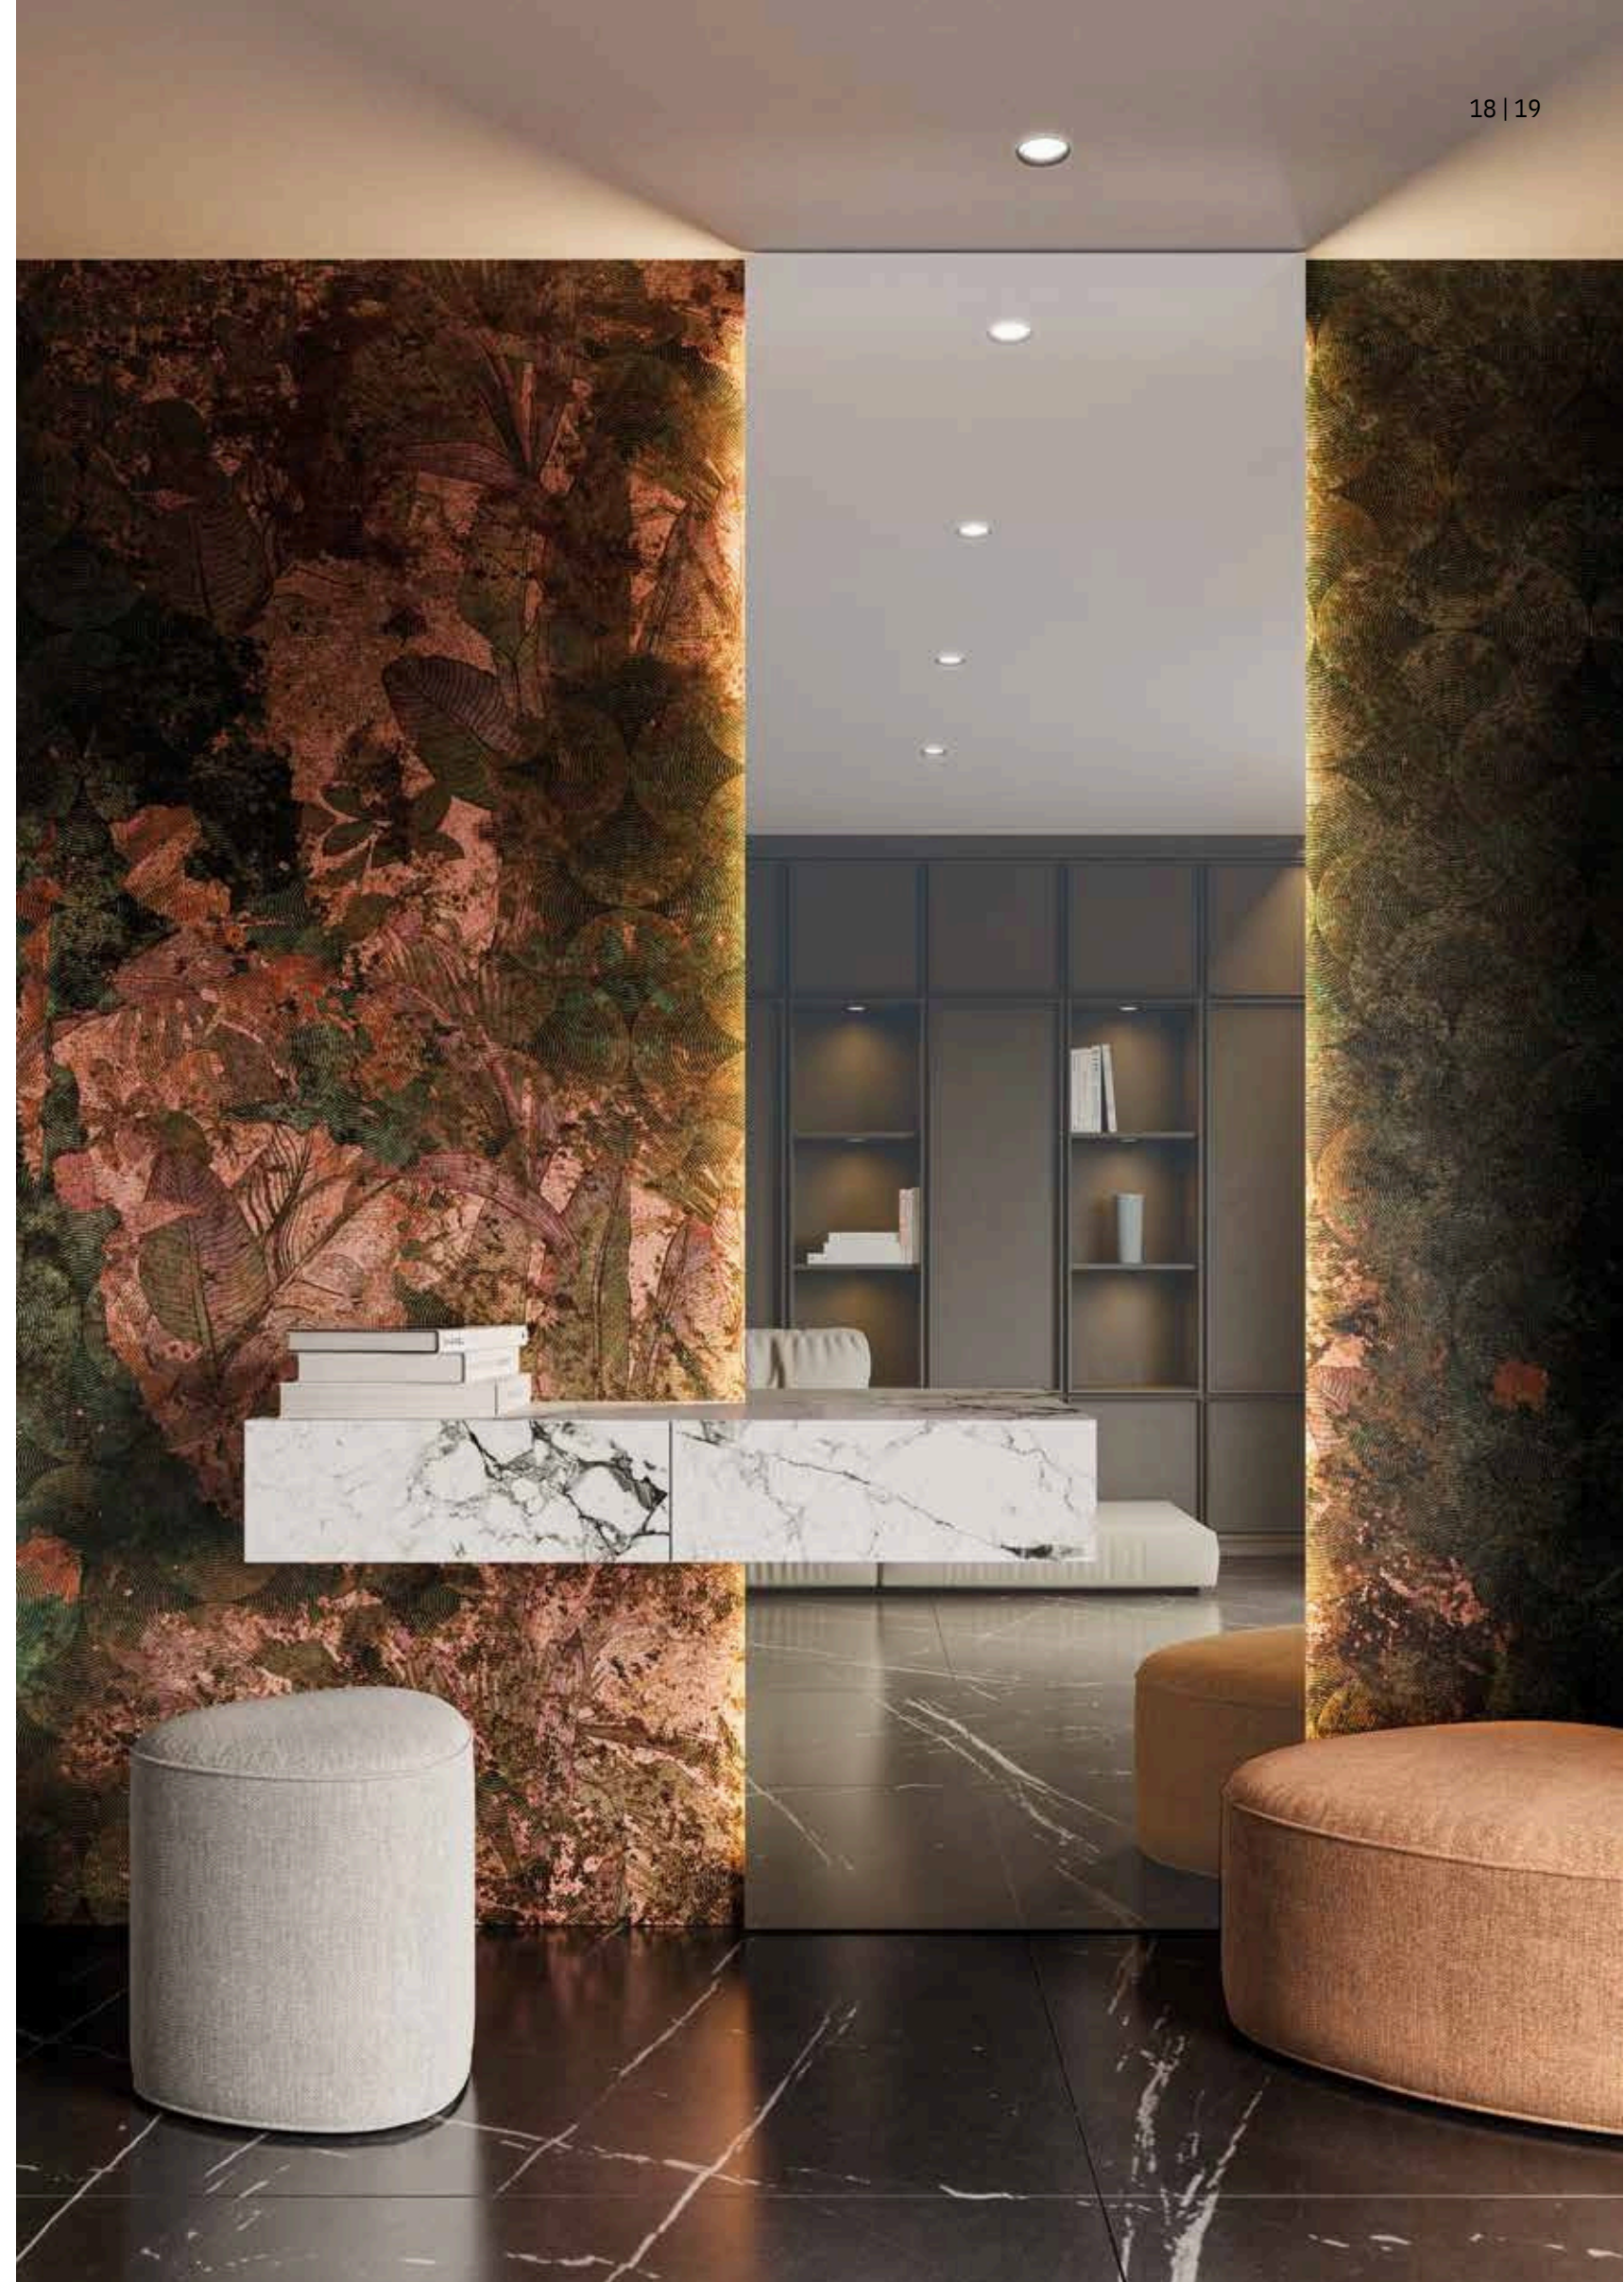

ALTHEA rose gold
24 k

variants p. 78