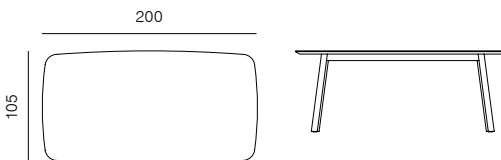

SPECIFICATIONS AND TECHNICAL DRAWING

STRUCTURE	solid wood + oil, lacquer or colour lacquer
UPHOLSTERY	fabric / leather
CUSHION	fabric

chair information website

CHAIR
dimensions 58 × 52 × 77 cm

TABLE TOP	solid wood + oil or lacquer / MDF + FENIX NTM (available in black, dark grey, light grey, beige and white)
BASE AND TABLE TOP EDGES	solid wood + oil or lacquer / colour lacquer (available in black, dark grey and grey white)

table information website

TABLE
dimensions 105 × 105 × 75 cm

TABLE
dimensions 105 × 200 × 75 cm

TABLE
dimensions 105 × 250 × 75 cm

TABLE
dimensions 105 × 275 × 75 cm

TABLE Ø
dimensions Ø 120 × 75 cm

SPECIFICATIONS AND TECHNICAL DRAWING

[conference table information website](#)

CONFERENCE TABLE
dimensions 415 x 155 x 75 cm

CABLE HOLE SET (2 PCS)
dimensions 15 x 5 cm

POWER MODULE (2 PCS)
dimensions 30 x 9.5 cm

Bachman module 30 x 9.5 cm with cover TOP FRAME
4-way, black anodised (2 per conference table)

- 2 x EU power socket
- USB A&C Charger 22 w
- HDMI 2.0 keystone module
- RJ45 CAT6A coupling socket
- Plastic cable guide 130 cm, vertical black

CONFERENCE TABLE
dimensions 500 x 155 x 75 cm