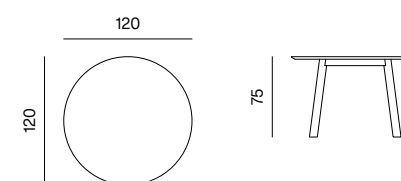

SPECIFICATIONS AND TECHNICAL DRAWING

STRUCTURE	solid wood + oil, lacquer or colour lacquer
UPHOLSTERY	fabric / leather
CUSHION	fabric

chair information website

CHAIR
dimensions 58 × 52 × 77 cm

TABLE TOP	solid wood + oil or lacquer / MDF + FENIX NTM (available in black, dark grey, light grey, beige and white)
BASE AND TABLE TOP EDGES	solid wood + oil or lacquer / colour lacquer (available in black, dark grey and grey white)

table information website

TABLE
dimensions 105 × 105 × 75 cm

TABLE
dimensions 105 × 200 × 75 cm

TABLE
dimensions 105 × 250 × 75 cm

TABLE
dimensions 105 × 275 × 75 cm

TABLE Ø
dimensions Ø 120 × 75 cm

SPECIFICATIONS AND TECHNICAL DRAWING

[conference table information website](#)

CONFERENCE TABLE
dimensions 415 x 155 x 75 cm

CABLE HOLE SET (2 PCS)
dimensions 15 x 5 cm

POWER MODULE (2 PCS)
dimensions 30 x 9.5 cm

Bachman module 30 x 9.5 cm with cover TOP FRAME
4-way, black anodised (2 per conference table)

- 2 x EU power socket
- USB A&C Charger 22 w
- HDMI 2.0 keystone module
- RJ45 CAT6A coupling socket
- Plastic cable guide 130 cm, vertical black

CONFERENCE TABLE
dimensions 500 x 155 x 75 cm