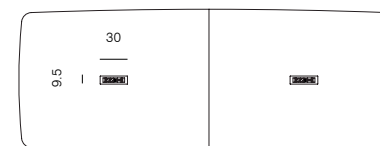

table information website

TABLE
dimensions 105 × 105 × 75 cm

TABLE
dimensions 105 × 200 × 75 cm

TABLE
dimensions 105 × 250 × 75 cm

TABLE
dimensions 105 × 275 × 75 cm

TABLE Ø
dimensions Ø 120 × 75 cm

SPECIFICATIONS AND TECHNICAL DRAWING

[conference table information website](#)

CONFERENCE TABLE
dimensions 415 x 155 x 75 cm

CABLE HOLE SET (2 PCS)
dimensions 15 x 5 cm

POWER MODULE (2 PCS)
dimensions 30 x 9.5 cm

Bachman module 30 x 9.5 cm with cover TOP FRAME
4-way, black anodised (2 per conference table)

- 2 x EU power socket
- USB A&C Charger 22 w
- HDMI 2.0 keystone module
- RJ45 CAT6A coupling socket
- Plastic cable guide 130 cm, vertical black

CONFERENCE TABLE
dimensions 500 x 155 x 75 cm