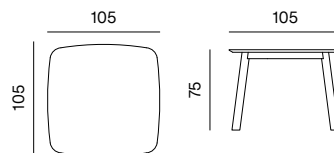

SPECIFICATIONS AND TECHNICAL DRAWING

STRUCTURE	solid wood + oil, lacquer or colour lacquer
UPHOLSTERY	fabric / leather
CUSHION	fabric

chair information website

CHAIR
dimensions 58 × 52 × 77 cm

TABLE TOP	solid wood + oil or lacquer / MDF + FENIX NTM (available in black, dark grey, light grey, beige and white)
BASE AND TABLE TOP EDGES	solid wood + oil or lacquer / colour lacquer (available in black, dark grey and grey white)

table information website

TABLE
dimensions 105 × 105 × 75 cm

TABLE
dimensions 105 × 200 × 75 cm

TABLE
dimensions 105 × 250 × 75 cm

TABLE
dimensions 105 × 275 × 75 cm

TABLE Ø
dimensions Ø 120 × 75 cm

SPECIFICATIONS AND TECHNICAL DRAWING

[conference table information website](#)

CONFERENCE TABLE
dimensions 415 x 155 x 75 cm

CABLE HOLE SET (2 PCS)
dimensions 15 x 5 cm

POWER MODULE (2 PCS)
dimensions 30 x 9.5 cm

Bachman module 30 x 9.5 cm with cover TOP FRAME
4-way, black anodised (2 per conference table)

- 2 x EU power socket
- USB A&C Charger 22 w
- HDMI 2.0 keystone module
- RJ45 CAT6A coupling socket
- Plastic cable guide 130 cm, vertical black

CONFERENCE TABLE
dimensions 500 x 155 x 75 cm