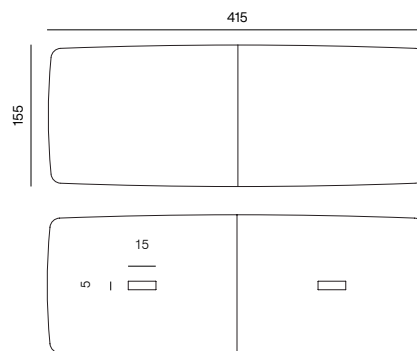

SPECIFICATIONS AND TECHNICAL DRAWING

STRUCTURE	solid wood + oil, lacquer or colour lacquer
UPHOLSTERY	fabric / leather
CUSHION	fabric

chair information website

CHAIR
dimensions 58 × 52 × 77 cm

TABLE TOP	solid wood + oil or lacquer / MDF + FENIX NTM (available in black, dark grey, light grey, beige and white)
BASE AND TABLE TOP EDGES	solid wood + oil or lacquer / colour lacquer (available in black, dark grey and grey white)

table information website

TABLE
dimensions 105 × 105 × 75 cm

TABLE
dimensions 105 × 200 × 75 cm

TABLE
dimensions 105 × 250 × 75 cm

TABLE
dimensions 105 × 275 × 75 cm

TABLE Ø
dimensions Ø 120 × 75 cm

SPECIFICATIONS AND TECHNICAL DRAWING

[conference table information website](#)

CONFERENCE TABLE
dimensions 415 x 155 x 75 cm

CABLE HOLE SET (2 PCS)
dimensions 15 x 5 cm

POWER MODULE (2 PCS)
dimensions 30 x 9.5 cm

Bachman module 30 x 9.5 cm with cover TOP FRAME
4-way, black anodised (2 per conference table)

- 2 x EU power socket
- USB A&C Charger 22 w
- HDMI 2.0 keystone module
- RJ45 CAT6A coupling socket
- Plastic cable guide 130 cm, vertical black

CONFERENCE TABLE
dimensions 500 x 155 x 75 cm