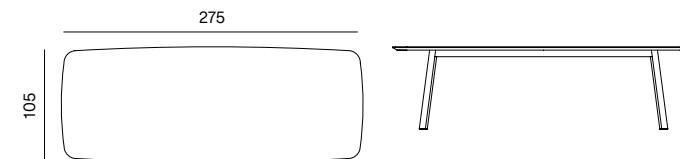

SPECIFICATIONS AND TECHNICAL DRAWING

STRUCTURE	solid wood + oil, lacquer or colour lacquer
UPHOLSTERY	fabric / leather
CUSHION	fabric

chair information website

CHAIR
dimensions 58 × 52 × 77 cm

TABLE TOP	solid wood + oil or lacquer / MDF + FENIX NTM (available in black, dark grey, light grey, beige and white)
BASE AND TABLE TOP EDGES	solid wood + oil or lacquer / colour lacquer (available in black, dark grey and grey white)

table information website

TABLE
dimensions 105 × 105 × 75 cm

TABLE
dimensions 105 × 200 × 75 cm

TABLE
dimensions 105 × 250 × 75 cm

TABLE
dimensions 105 × 275 × 75 cm

TABLE Ø
dimensions Ø 120 × 75 cm

SPECIFICATIONS AND TECHNICAL DRAWING

[conference table information website](#)

CONFERENCE TABLE
dimensions 415 x 155 x 75 cm

CABLE HOLE SET (2 PCS)
dimensions 15 x 5 cm

POWER MODULE (2 PCS)
dimensions 30 x 9.5 cm

Bachman module 30 x 9.5 cm with cover TOP FRAME
4-way, black anodised (2 per conference table)

- 2 x EU power socket
- USB A&C Charger 22 w
- HDMI 2.0 keystone module
- RJ45 CAT6A coupling socket
- Plastic cable guide 130 cm, vertical black

CONFERENCE TABLE
dimensions 500 x 155 x 75 cm