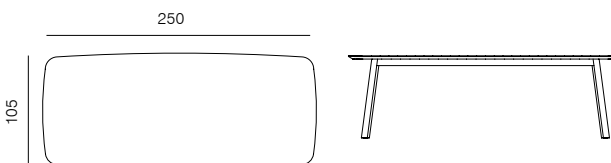

SPECIFICATIONS AND TECHNICAL DRAWING

STRUCTURE	solid wood + oil, lacquer or colour lacquer
UPHOLSTERY	fabric / leather
CUSHION	fabric

chair information website

CHAIR
dimensions 58 × 52 × 77 cm

TABLE TOP	solid wood + oil or lacquer / MDF + FENIX NTM (available in black, dark grey, light grey, beige and white)
BASE AND TABLE TOP EDGES	solid wood + oil or lacquer / colour lacquer (available in black, dark grey and grey white)

table information website

TABLE
dimensions 105 × 105 × 75 cm

TABLE
dimensions 105 × 200 × 75 cm

TABLE
dimensions 105 × 250 × 75 cm

TABLE
dimensions 105 × 275 × 75 cm

TABLE Ø
dimensions Ø 120 × 75 cm

SPECIFICATIONS AND TECHNICAL DRAWING

[conference table information website](#)

CONFERENCE TABLE
dimensions 415 x 155 x 75 cm

CABLE HOLE SET (2 PCS)
dimensions 15 x 5 cm

POWER MODULE (2 PCS)
dimensions 30 x 9.5 cm

Bachman module 30 x 9.5 cm with cover TOP FRAME
4-way, black anodised (2 per conference table)

- 2 x EU power socket
- USB A&C Charger 22 w
- HDMI 2.0 keystone module
- RJ45 CAT6A coupling socket
- Plastic cable guide 130 cm, vertical black

CONFERENCE TABLE
dimensions 500 x 155 x 75 cm