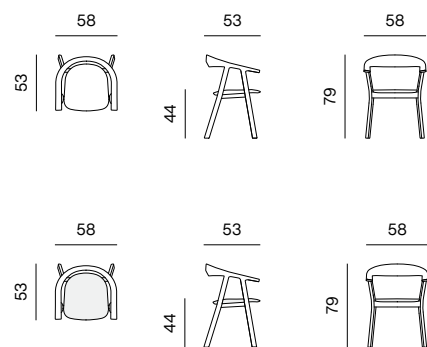

SPECIFICATIONS AND TECHNICAL DRAWING

STRUCTURE	solid wood + oil, lacquer or colour lacquer
UPHOLSTERY	fabric / leather
CUSHION	fabric

chair information website

CHAIR
dimensions 58 × 52 × 77 cm

TABLE TOP	solid wood + oil or lacquer / MDF + FENIX NTM (available in black, dark grey, light grey, beige and white)
BASE AND TABLE TOP EDGES	solid wood + oil or lacquer / colour lacquer (available in black, dark grey and grey white)

table information website

TABLE
dimensions 105 × 105 × 75 cm

TABLE
dimensions 105 × 200 × 75 cm

TABLE
dimensions 105 × 250 × 75 cm

TABLE
dimensions 105 × 275 × 75 cm

TABLE Ø
dimensions Ø 120 × 75 cm

SPECIFICATIONS AND TECHNICAL DRAWING

[conference table information website](#)

CONFERENCE TABLE
dimensions 415 x 155 x 75 cm

CABLE HOLE SET (2 PCS)
dimensions 15 x 5 cm

POWER MODULE (2 PCS)
dimensions 30 x 9.5 cm

Bachman module 30 x 9.5 cm with cover TOP FRAME
4-way, black anodised (2 per conference table)

- 2 x EU power socket
- USB A&C Charger 22 w
- HDMI 2.0 keystone module
- RJ45 CAT6A coupling socket
- Plastic cable guide 130 cm, vertical black

CONFERENCE TABLE
dimensions 500 x 155 x 75 cm