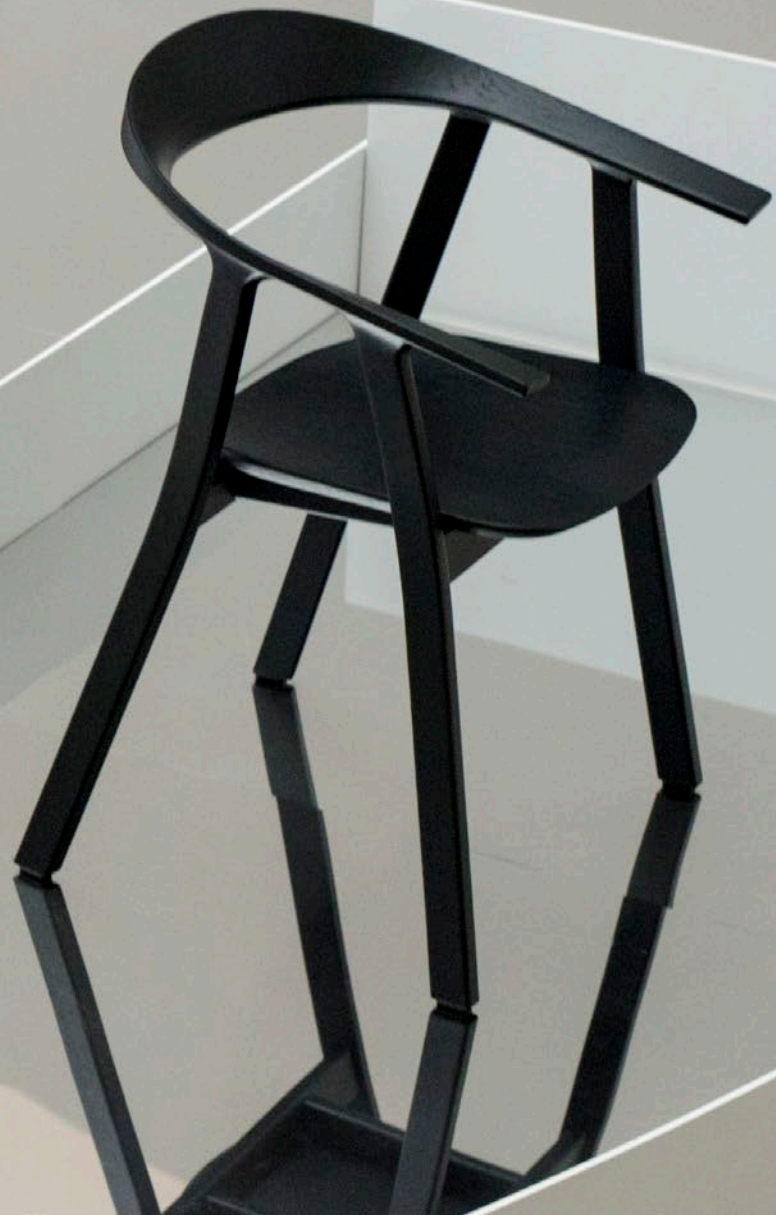

Tinker

Tinker

402 ro
Tinker
for 402
hotel in

arnoot SOB
new yohnt
1001 SOB 101
gna ni hofol
Tinkr