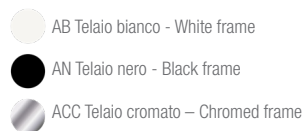

Colori scocca polipropilene
Polypropylene shell colour

Scocca in polipropilene
Polypropylene shell

Scocca in polipropilene con sedile imbottito
Polypropylene shell with padded seat

Scocca in polipropilene con sedile e schienale imbottito
Polypropylene shell with padded seat and backrest

Telaio 4 gambe in polipropilene
Polypropylene 4-leg frame

Telaio slitta in acciaio
Steel sled frame

Telaio girevole piramidale
4 piedi nylon
Pyramidal swivel nylon 4-leg base

Telaio girevole piramidale
4 piedi alluminio lucido
Pyramidal swivel polished
aluminium 4-leg base