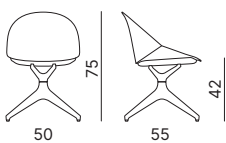

Colori scocca polipropilene
Polypropylene shell colour

Scocca in polipropilene
Polypropylene shell

Scocca in polipropilene con sedile imbottito
Polypropylene shell with padded seat

Scocca in polipropilene con sedile e schienale imbottito
Polypropylene shell with padded seat and backrest

Telaio 4 gambe in polipropilene
Polypropylene 4-leg frame

Telaio slitta in acciaio
Steel sled frame

Telaio girevole piramidale
4 piedi nylon
Pyramidal swivel nylon 4-leg base

Telaio girevole piramidale
4 piedi alluminio lucido
Pyramidal swivel polished
aluminium 4-leg base