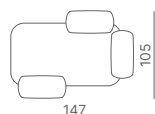

Elemento 2 posti con
schienale e 1 appoggio sx
2-seater element with
backrest and 1 left support

Divano 2 posti
2-seater sofa

Elemento 2 posti con
2 appoggi laterali
2-seater element with
2 side supports

Elemento 2 posti con
2 schienalini
2-seater element with
2 small backrests

Elemento 2 posti con
2 schienalini e 1 appoggio dx
2-seater element with
2 small backrests
and 1 right support

Elemento 2 posti con 2
schienalini e 1 appoggio sx
2-seater element with
2 small backrests
and 1 left support

Elemento 2 posti con
2 schienalini e 2 appoggi
2-seater element with
2 small backrests and
2 supports

Elemento 2 posti con
2 schienalini opposti
2-seater element with
2 opposite small backrests

Elemento 2 posti con
2 schienalini opposti
e 1 appoggio dx
2-seater element with
2 opposite small backrests
and 1 right support